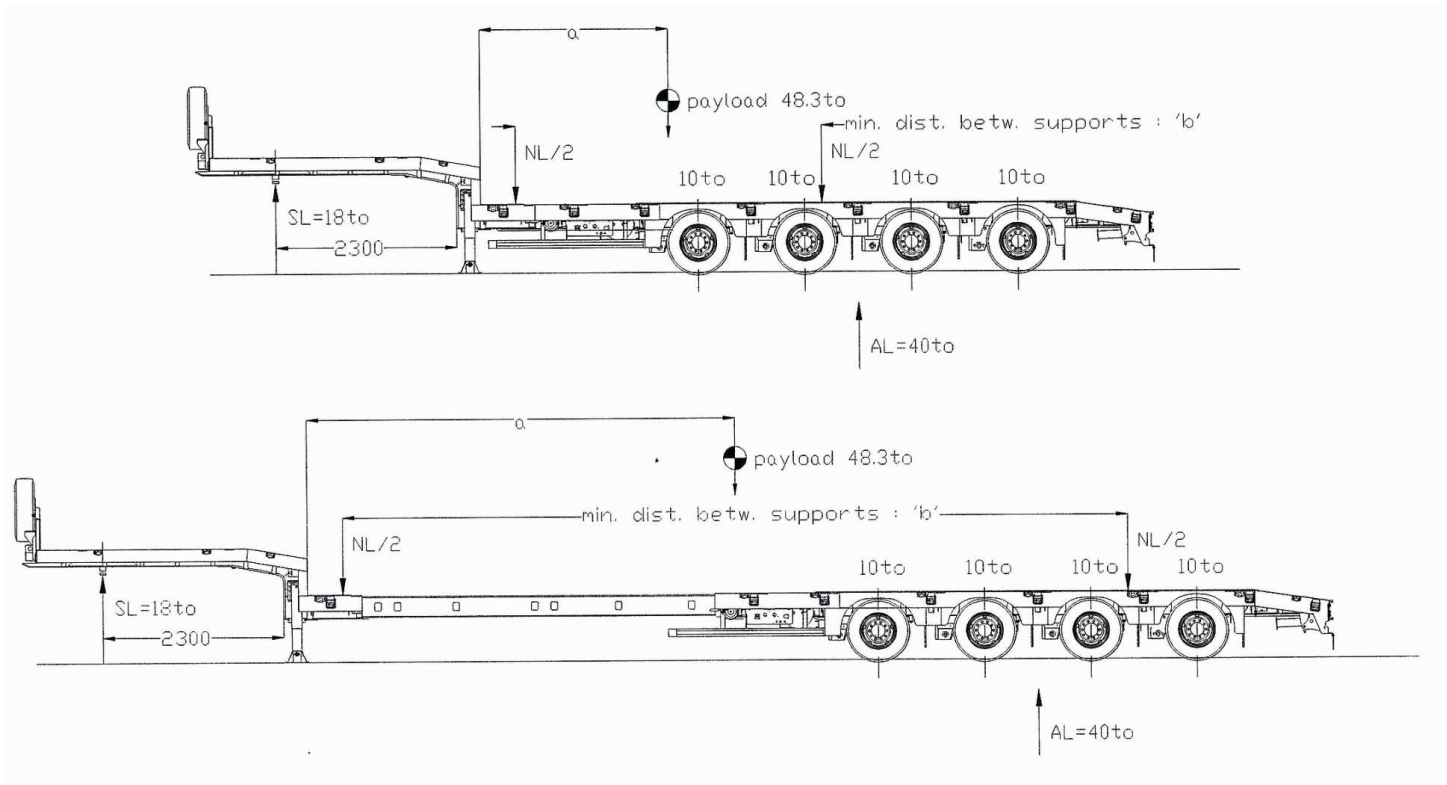

Sattelaufleger **MAX** TRAILER

Die Sattelabmessungen:

Length of the platform (mm)	Extension (mm)	Measure "a" (mm)	Min. distance between supports "b" (mm)
8600	0	2370	3840
8850	250	2540	4180
9600	1000	3060	5220
10600	2000	3745	6590
10850	2250	3920	6940
11665	3065	4475	8050
12600	4000	5120	9340
13100	4500	5460	10020

Loading Diagram : MAX_DWG-017864

Date	Name	Scale
29/07/2013	KUPPERF	1:50 A3
MAX100(2300)-N-4A-8.60		

MAX TRAILER

This drawing is our property
Reproduction and divulgation
only with written authorization