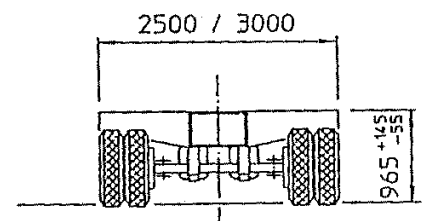

Sattelaufleger **MAX** TRAILER

Die Sattelabmessungen:

Length of the platform (mm)	Extension (mm)	Measure "a" (mm)	Min. distance between supports "b" (mm)
8600	0	2370	3840
8850	250	2540	4180
9600	1000	3060	5220
10600	2000	3745	6590
10850	2250	3920	6940
11665	3065	4475	8050
12600	4000	5120	9340
13100	4500	5460	10020

Loading Diagram : MAX_DWG-017864

Date	Name	Scale
29/07/2013	KUPPERF	1:50 A3
MAX100(2300)-N-4A-8.60		

MAX TRAILER

This drawing is our property
Reproduction and divulgation
only with written authorization